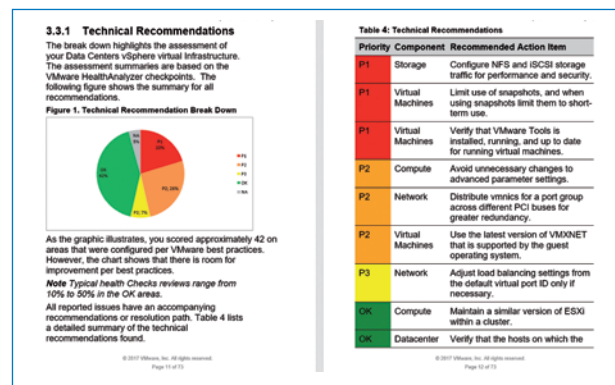

Part 1: On-site analysis

- Conducting a workshop for inventory
- Conducting an interview with system administrators
- Automated inventory with the VMware Health Check Analyzer
- Discussion of results, including topics such as
- vCenter configuration
- Allocation and use of resource pools
- Use of vSphere features such as HP, DRS, DPM etc.
- Configuration of your virtual (distributed) switches
- Distribution and use of storage capacities (NFS, iSCSI, FC, VSAN)

Part 2: Evaluation

- Creation of a comprehensive report by our consultants
- Answering open questions about the content of the report
- Determining possible measures
- Defining further steps

Packages

You can choose between the following packages or have a custom offer created to meet your needs.

Contact

Please contact your personal account manager or reach out to us at:

sales@medialine.ag

Fig. Extract from an analysis

S

BASIC

2.000 €

- 1 location
- 1 vCenter server
- 3 ESXi hosts

M

STANDARD

3.000 €

- 1 location
- 1 vCenter server
- up to 16 ESXi hosts

L

PREMIUM

6.000 €

- 2 locations
- 2 vCenter servers
- up to 50 ESXi hosts
- Performance and capacity analysis with vRealize Operations

Subject to change and errors. Our general terms and conditions apply in the current version. The product description does not constitute a binding offer and is for informational purposes only. Contractual details can be found in our offers and service catalogs, which we would be happy to create for you. as of: 03/2021